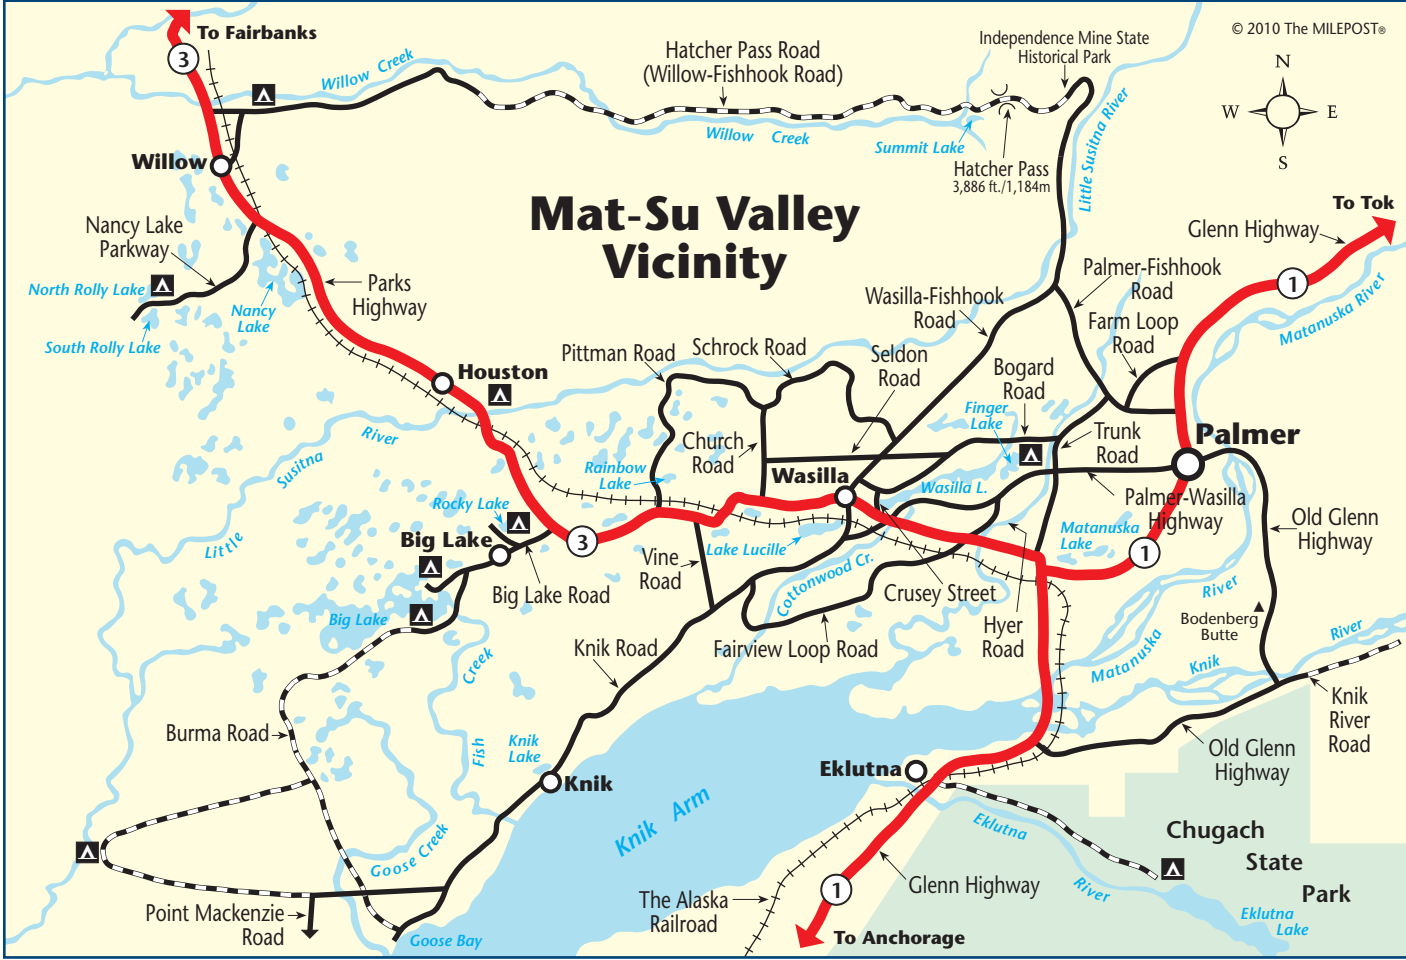

# Mat-Su Valley Vicinity

To Fairbanks

Hatcher Pass Road  
(Willow-Fishhook Road)

Independence Mine State  
Historical Park

Hatcher Pass  
3,886 ft./1,184m

Willow

Willow Creek

Summit Lake

Little Susitna River

Big Lake

Church Road

Wasilla

Finger Lake

Palmer-Wasilla  
Highway

Old Glenn  
Highway

Rocky Lake