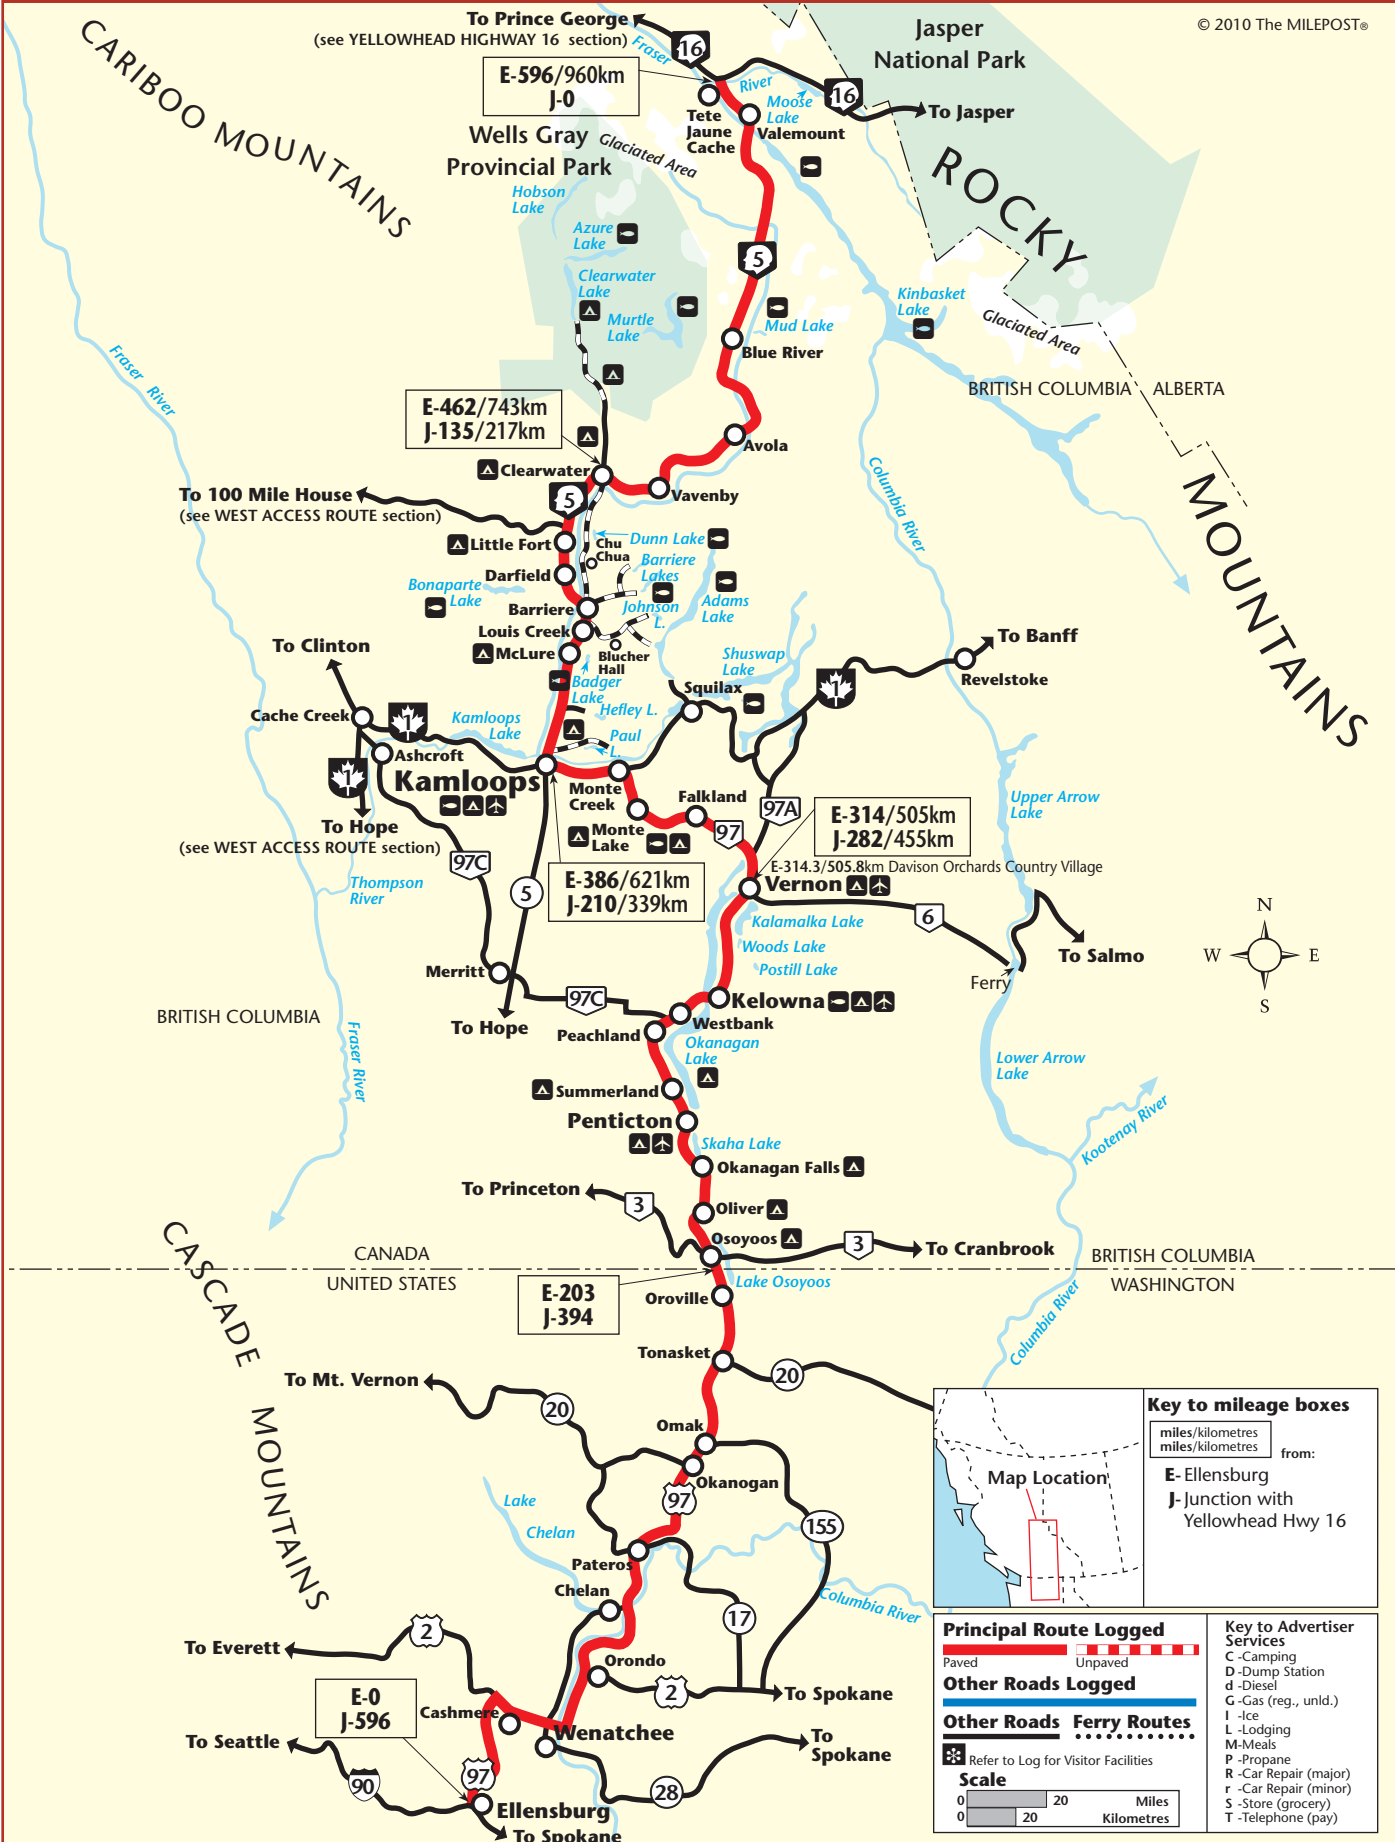

CENTRAL ACCESS ROUTE

Ellensburg, WA, to
Yellowhead Hwy 16 Junction, BC

© 2010 The MILEPOST®

Key to mileage boxes

miles/kilometres from:

E- Ellensburg
J- Junction with Yellowhead Hwy 16

Map Location

Principal Route Logged

Paved Unpaved

Other Roads Logged

Other Roads Ferry Routes

Refer to Log for Visitor Facilities

Scale

0 20 Miles
0 20 Kilometres

Key to Advertiser Services

- C - Camping
- D - Dump Station
- d - Diesel
- G - Gas (reg., unld.)
- I - Ice
- L - Lodging
- M - Meals
- P - Propane
- R - Car Repair (major)
- r - Car Repair (minor)
- S - Store (grocery)
- T - Telephone (pay)