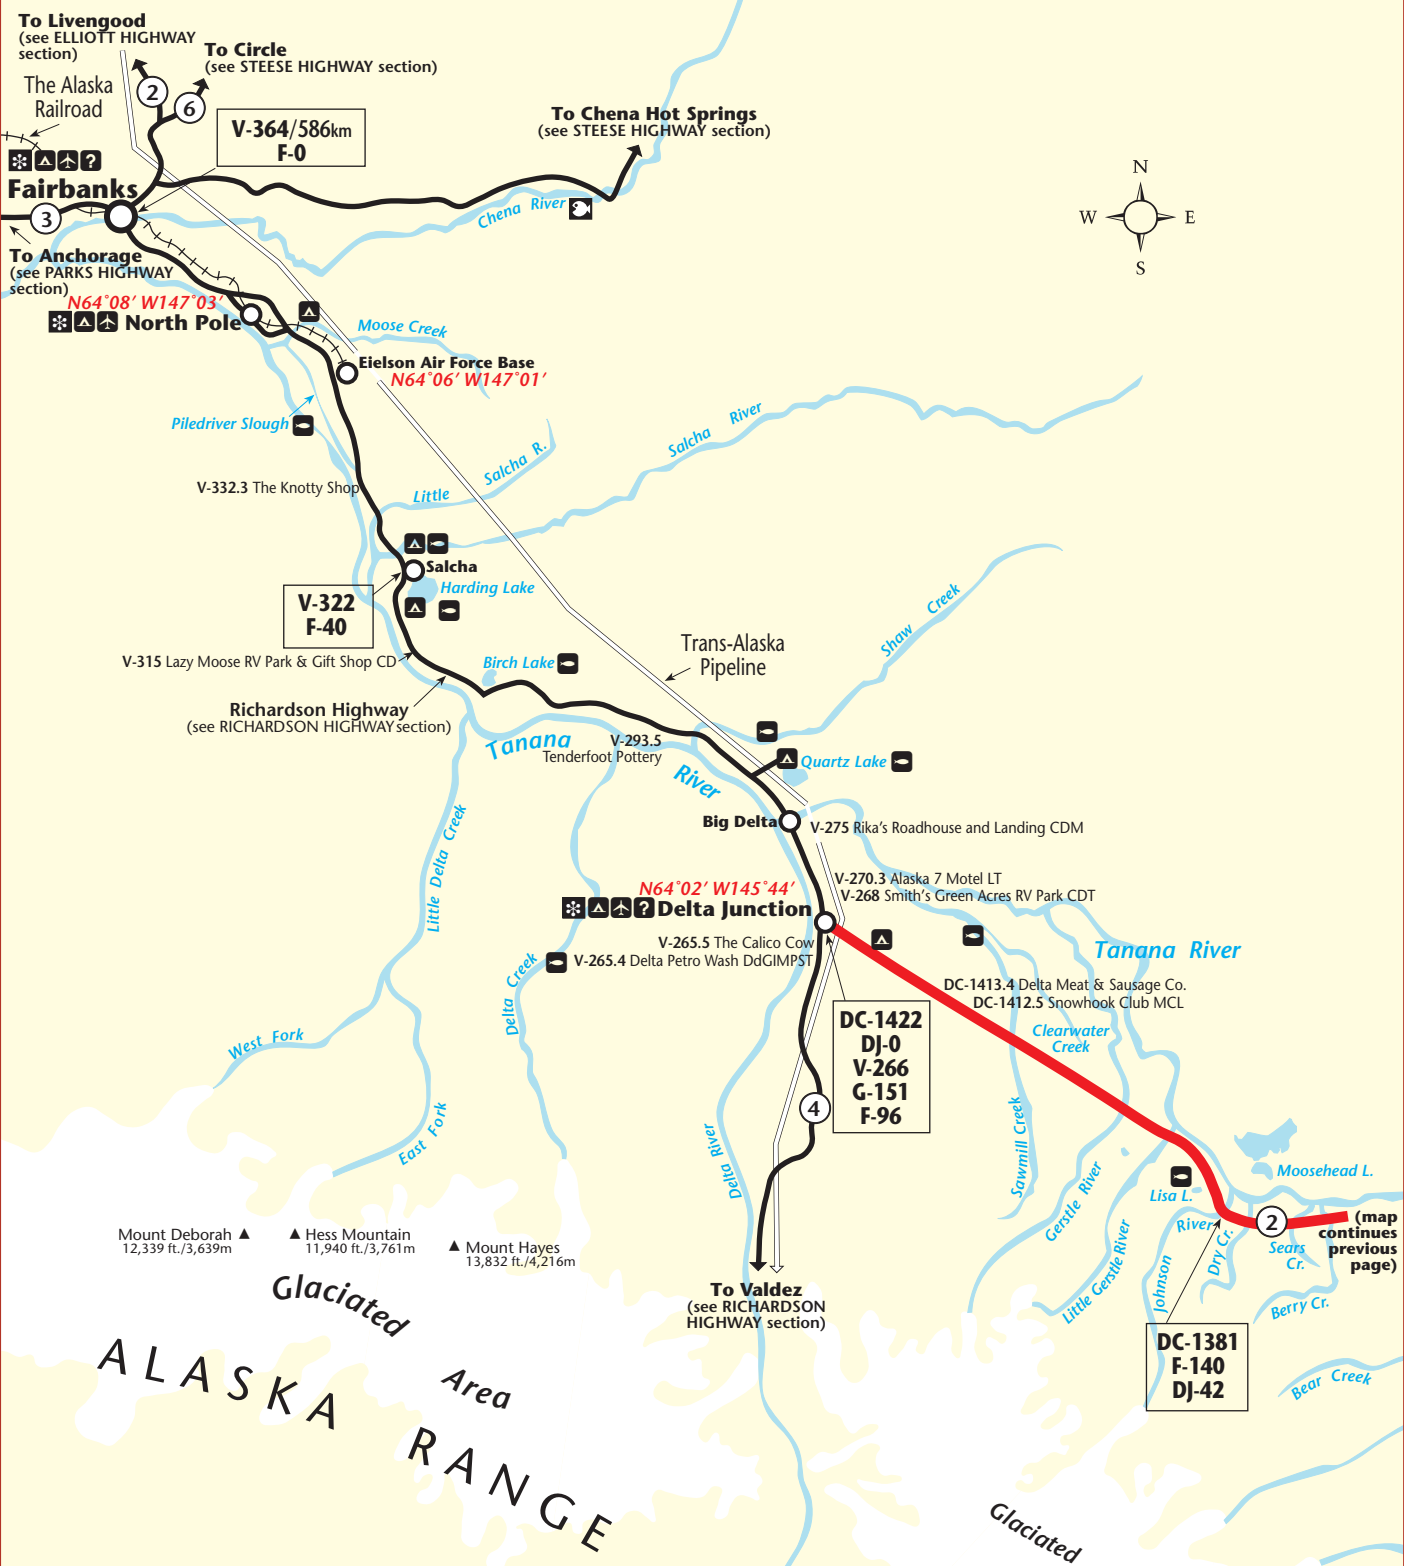

# ALASKA HIGHWAY Milepost DC 1381 to Delta Junction, AK

© 2010 The MILEPOST®

**Principal Route Logged**

Paved Unpaved

**Other Roads Logged**

**Other Roads Ferry Routes**

Refer to Log for Visitor Facilities

**Scale**

0 10 Miles  
 0 10 Kilometres

**Key to Advertiser Services**

- C - Camping
- D - Dump Station
- d - Diesel
- G - Gas (reg., unld.)
- I - Ice
- L - Lodging
- M - Meals
- P - Propane
- R - Car Repair (major)
- r - Car Repair (minor)
- S - Store (grocery)
- T - Telephone (pay)

**Key to mileage boxes**

miles/kilometres from:

- DC** - Dawson Creek
- DJ** - Delta Junction
- V** - Valdez
- F** - Fairbanks
- G** - Glennallen

(map continues previous page)